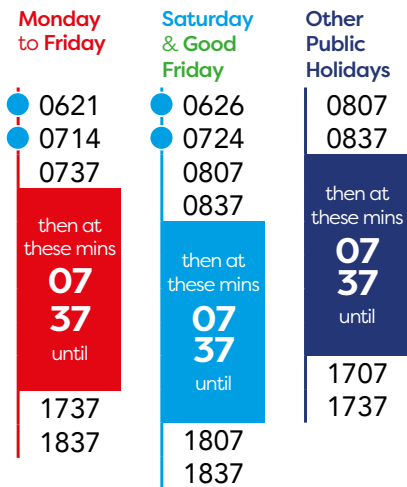

Britford bus times

from 1 September 2024

buses to City Centre

no buses on Sundays

- these buses show X3 on the front, pick up from Stop N in Blue Boar Row and drop off at the stop outside the Park&Ride site on Downton Road
- these buses show X3 on the front and drop off in Blue Boar Row
- continues to District Hospital, Downton and Woodfalls see route 44 timetable for details

for details of services over the Christmas period, please check the website

return times from City Centre Milford Street Stop W

last buses back from City Centre

where to get on & off in

Salisbury City Centre

park&ride **9**

getting on
to the Park&Ride site

getting on
for evening X3

getting off
in the City Centre

return fares

buy from the driver

pay by cash or contactless

please keep hold of your ticket for your return journey

change given

a group is up to any 4 people travelling together
if there are more than 4 people travelling together,
pay just £1 extra per person

concessionary pass holders

travel free after 0930 weekdays, anytime
weekends & public holidays