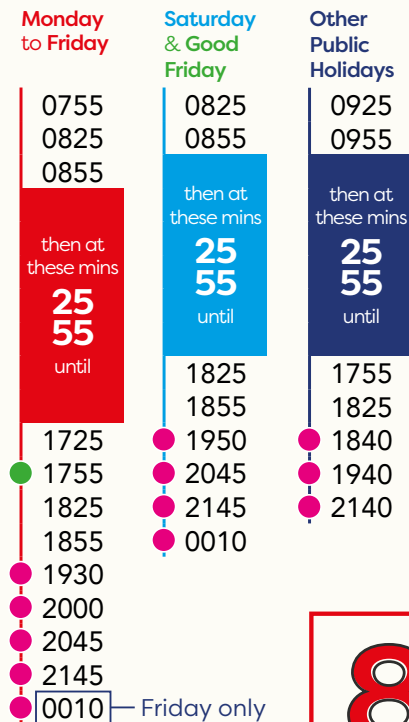

Britford bus times

from 1 September 2024

buses to City Centre

no buses on Sundays

- these buses show X3 on the front, pick up from Stop N in Blue Boar Row and drop off at the stop outside the Park&Ride site on Downton Road
- these buses show X3 on the front and drop off in Blue Boar Row
- continues to District Hospital, Downton and Woodfalls see route 44 timetable for details

for details of services over the Christmas period, please check the website

return times from City Centre Milford Street Stop W

last buses back from City Centre

where to get on & off in

Salisbury City Centre

change given

a group is up to any 4 people travelling together
if there are more than 4 people travelling together,
pay just £1 extra per person

concessionary pass holders

travel free after 0930 weekdays, anytime
weekends & public holidays

travel regularly?

adult 10 trip | £14 use when you like
group 10 trip | £18 use when you like

for other fares available visit:

salisburyreds.co.uk

park&ride

working with

Wiltshire Council