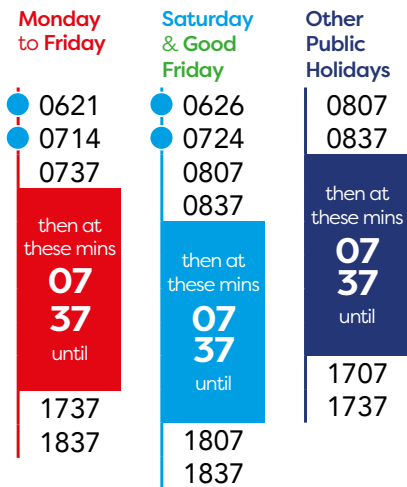

# Britford bus times

from 19 September 2022

## buses to City Centre

### no buses on Sundays

- these buses show X3 on the front, pick up from Stop M in Blue Boar Row and drop off at the stop outside the Park&Ride site on Downton Road
- these buses show X3 on the front and drop off in Blue Boar Row
- continues to District Hospital, Downton and Woodfalls see route 44 timetable for details

## travel regularly?

adult 10 trip | £14 use when you like  
group 10 trip | £18 use when you like

for other fares available visit:

[salisburyreds.co.uk](http://salisburyreds.co.uk)

park&ride

working with

Wiltshire Council  
Where everybody matters