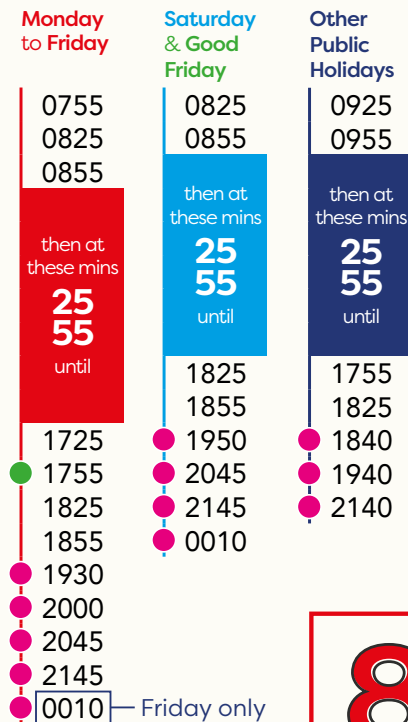

## buses to City Centre

### no buses on Sundays

- these buses show X3 on the front, pick up from Stop M in Blue Boar Row and drop off at the stop outside the Park&Ride site on Downton Road
- these buses show X3 on the front and drop off in Blue Boar Row
- continues to District Hospital, Downton and Woodfalls see route 44 timetable for details

## return times from City Centre Milford Street Stop W

## return fares

buy from the driver

pay by cash or contactless

please keep hold of your ticket for your return journey

change given

a group is up to any 4 people travelling together  
if there are more than 4 people travelling together,  
pay just £1 extra per person