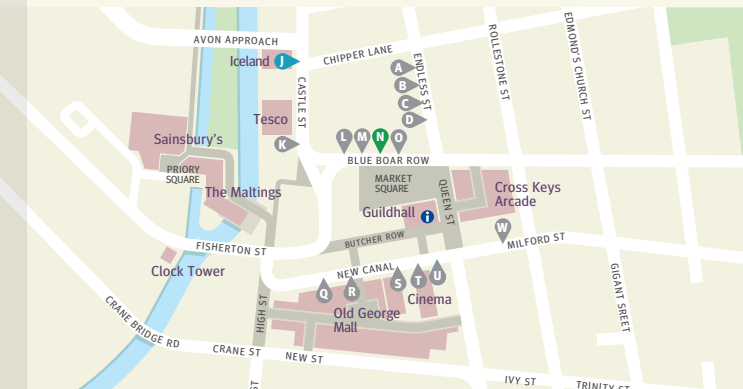

R request stop, tell the driver if you want to get off

track your bus
in live time

download the app today!

park&ride **11**

including RED 11

TIMETABLES TO

Old Sarum Estate
Beehive
Park&Ride
& City Centre

Salisbury
reds

FROM
30 JULY
2023

welcome aboard!

Welcome to your handy Park&Ride 11 & Red 11 bus guide between Old Sarum, Beehive Park&Ride and Salisbury City Centre – use this timetable to plan your journey.

where to catch your bus in Salisbury City Centre

where to get on route PR11 & Red 11

- Stop J in Castle Street
- Stop N in Blue Boar Row (evening journeys on X4 only)

Salisbury City Centre | Beehive Park&Ride | Old Sarum Estate

route **park&ride 11**

Mondays to Fridays except public holidays