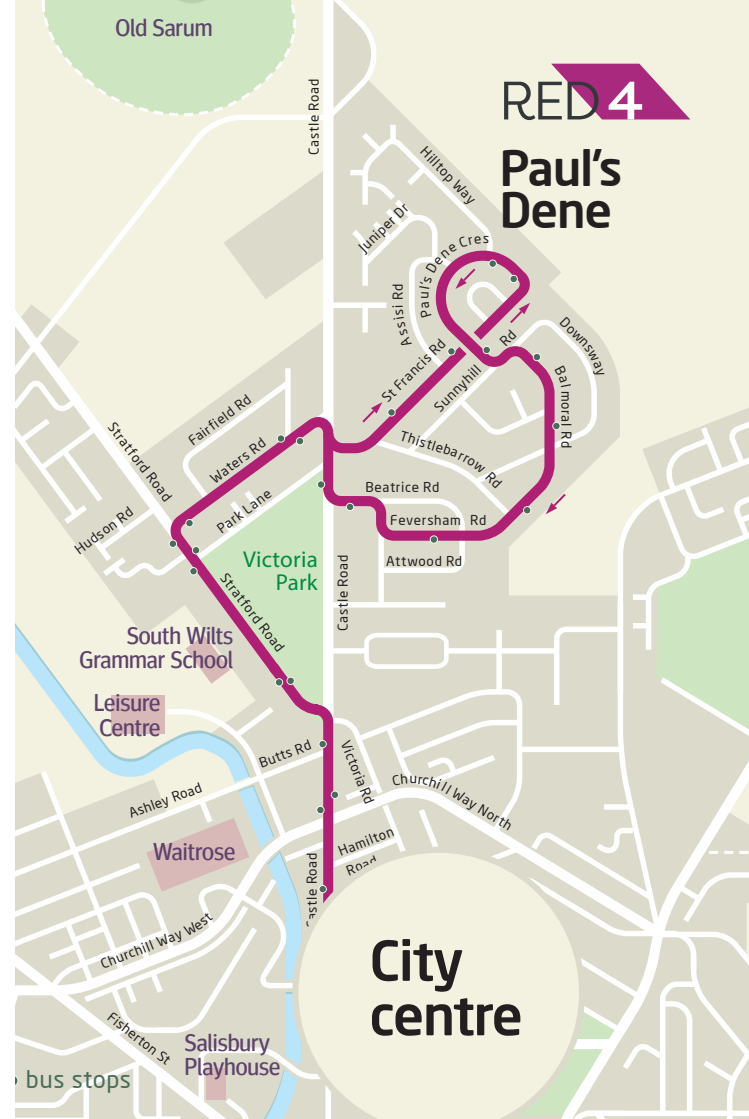

information

salisburyreds.co.uk

customer services 01202 338420

the key & app helpline 01202 678100

for details of phone lines availability visit our website

email talk2us@salisburyreds.co.uk

facebook.com/salisburyreds
twitter.com/salisburyreds
youtube.com/salisburyreds