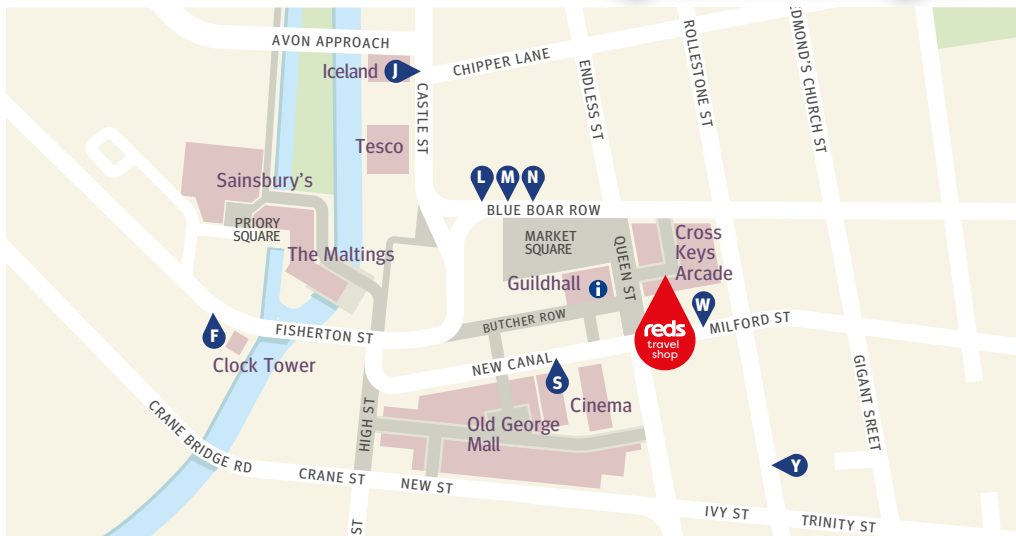

## Park&Ride Buses

### first buses from Park&Ride to Salisbury City Centre

Park&Ride site	to stop	Mon to Fri	Sat
Wilton	<b>L</b>	0627	0630
London Road	<b>S</b>	0619 <sup>†</sup>	0657 <sup>†</sup>
Britford	<b>W</b>	0626 <sup>△</sup>	0626 <sup>△</sup>
Beehive	<sup>††</sup> Beehive Park&Ride is currently closed		
Petersfinger	<b>W</b>	0725	0805

### last buses from Salisbury City Centre to Park&Ride

to Park&Ride site	stop	Mon to Fri	Sat
Wilton	<b>S</b> OR <b>F</b>	2310 <sup>**</sup>	2310 <sup>**</sup>
London Road	<b>M</b>	2330 <sup>†</sup>	2330 <sup>†</sup>
Britford	<b>M</b>	2145 <sup>*</sup>	2145 <sup>*</sup>
Beehive	Beehive Park&Ride is currently closed		
Petersfinger	<b>W</b> OR <b>Y</b>	1845	1845

<sup>△</sup> This bus will show X3 on the front.

<sup>\*</sup> This bus will show X3 on the front. Later bus on Fridays and Saturdays at 0010.

<sup>\*\*</sup> Serves Park&Ride site on request only. Please tell the driver when you board.