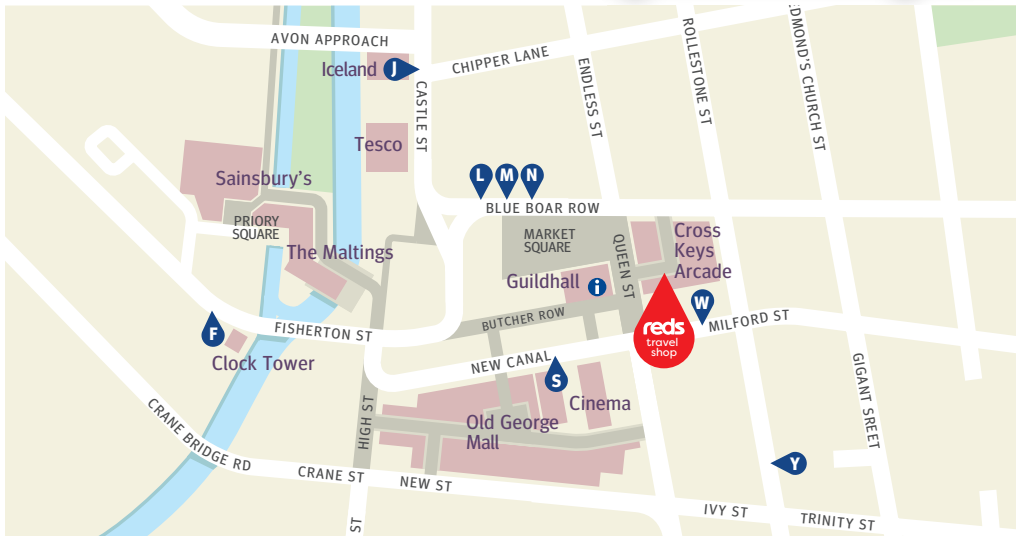

## Park&Ride Buses

### last buses from Salisbury City Centre to Park&Ride

to Park&Ride site	stop	Mon to Fri	Sat
Wilton	<b>S</b> OR <b>F</b>	2310 <sup>**</sup>	2310 <sup>**</sup>
London Road	<b>M</b>	2330 <sup>†</sup>	2330 <sup>†</sup>
Britford	<b>M</b>	2145 <sup>*</sup>	2145 <sup>*</sup>
Beehive	<b>N</b>	2325 <sup>††</sup>	2325 <sup>††</sup>
Petersfinger	<b>W</b> OR <b>Y</b>	1825	1825

<sup>△</sup> This bus will show X3 on the front.

<sup>\*</sup> This bus will show X3 on the front. Later bus on Fridays and Saturdays at 0010. X3 journeys drop off at the stop outside the Park&Ride site on Downton Road.

All Park&Ride sites are closed on Sundays, Christmas Day, Boxing Day and New Year's Day. Special timetables operate on Bank Holiday Mondays and other public holidays.