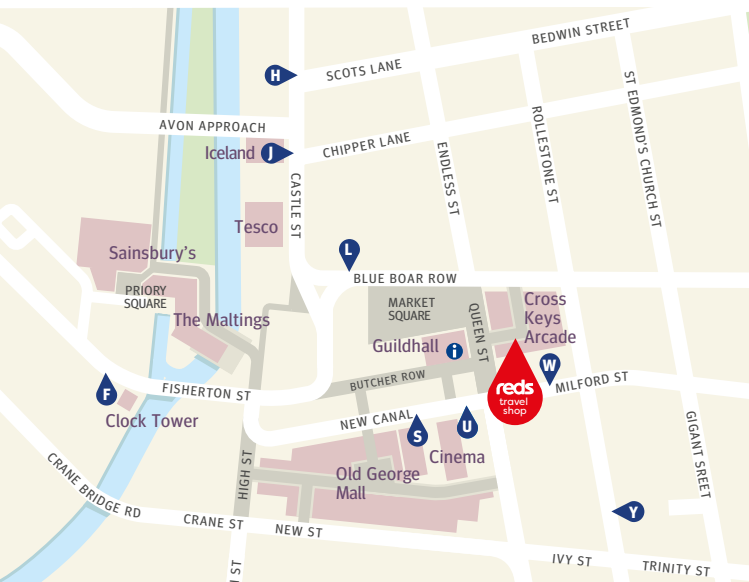

WHERE TO GET ON & OFF

in Salisbury City Centre

to Park&Ride site

getting on

getting off

park&ride 3

Wilton

S OR F

L

park&ride 7

London Road

L OR H

S

park&ride 9

Britford

W OR Y

W

park&ride 11

Beehive

J OR H

J

park&ride 15

Petersfinger

W OR Y