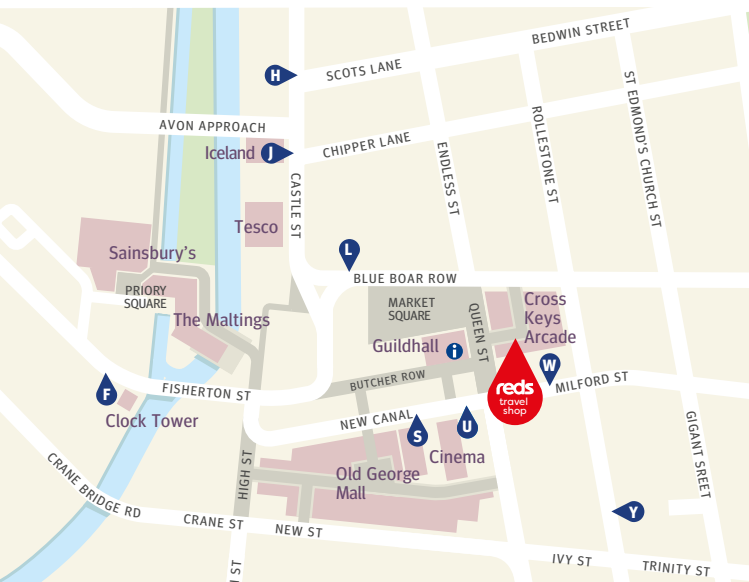

WHERE TO GET ON & OFF

in Salisbury City Centre

to Park&Ride site

getting on

getting off

park&ride 3

Wilton

S OR F

L

park&ride 7

London Road

L OR H

S

park&ride 9

Britford

W OR Y

W

park&ride 11

Beehive*

J OR H

J

park&ride 15

Petersfinger

W OR Y

W

THE STONEHENGE TOUR

Stonehenge Tour

U

U

*Beehive Park&Ride is currently closed