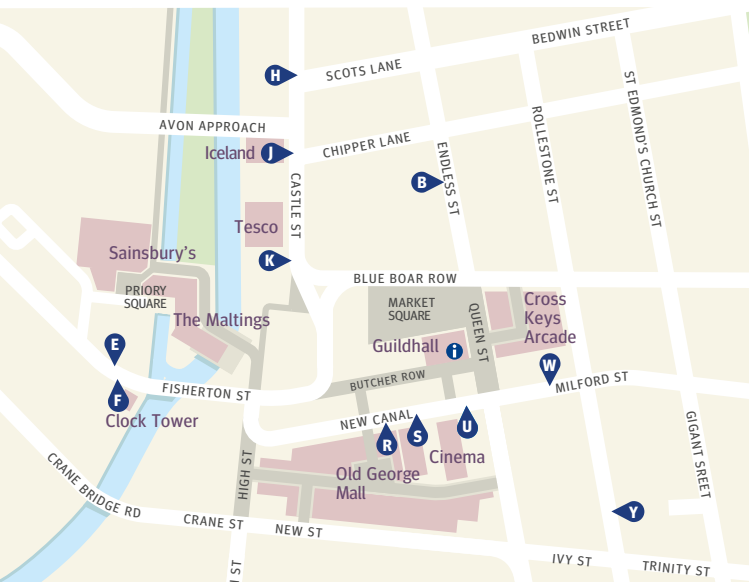

## in Salisbury City Centre

to Park&Ride site

getting on

getting off\*

park&ride **3**

Wilton

**S** OR **F**    **E** OR **J**

park&ride **7**

London Road

**B** OR **H**    **S**

park&ride **9**

Britford

**W** OR **Y**    **W**

park&ride **11**

Beehive

**J** OR **H**    **B**

park&ride **15**

Petersfinger

**W** OR **Y**    **W**

THE STONEHENGE TOUR

**U**    **U**

\* most journeys will terminate at the stop shown but some journeys may terminate elsewhere in the city