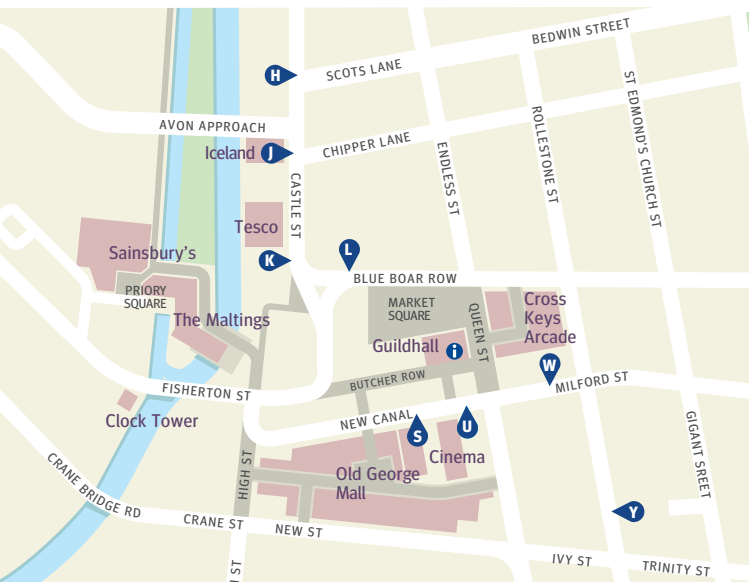

WHERE TO GET ON & OFF

in Salisbury City Centre

to Park&Ride site

getting on

getting off*

park&ride **3**

Wilton

S

J

park&ride **7**

London Road

K OR **H**

S

park&ride **9**

Britford

W OR **Y**

W

park&ride **11**

Beehive

J OR **H**

L

park&ride **15**

Petersfinger

W OR **Y**

W

THE STONEHENGE TOUR

Stonehenge Tour

U

U

* most journeys will terminate at the stop shown but some journeys may terminate elsewhere in the city