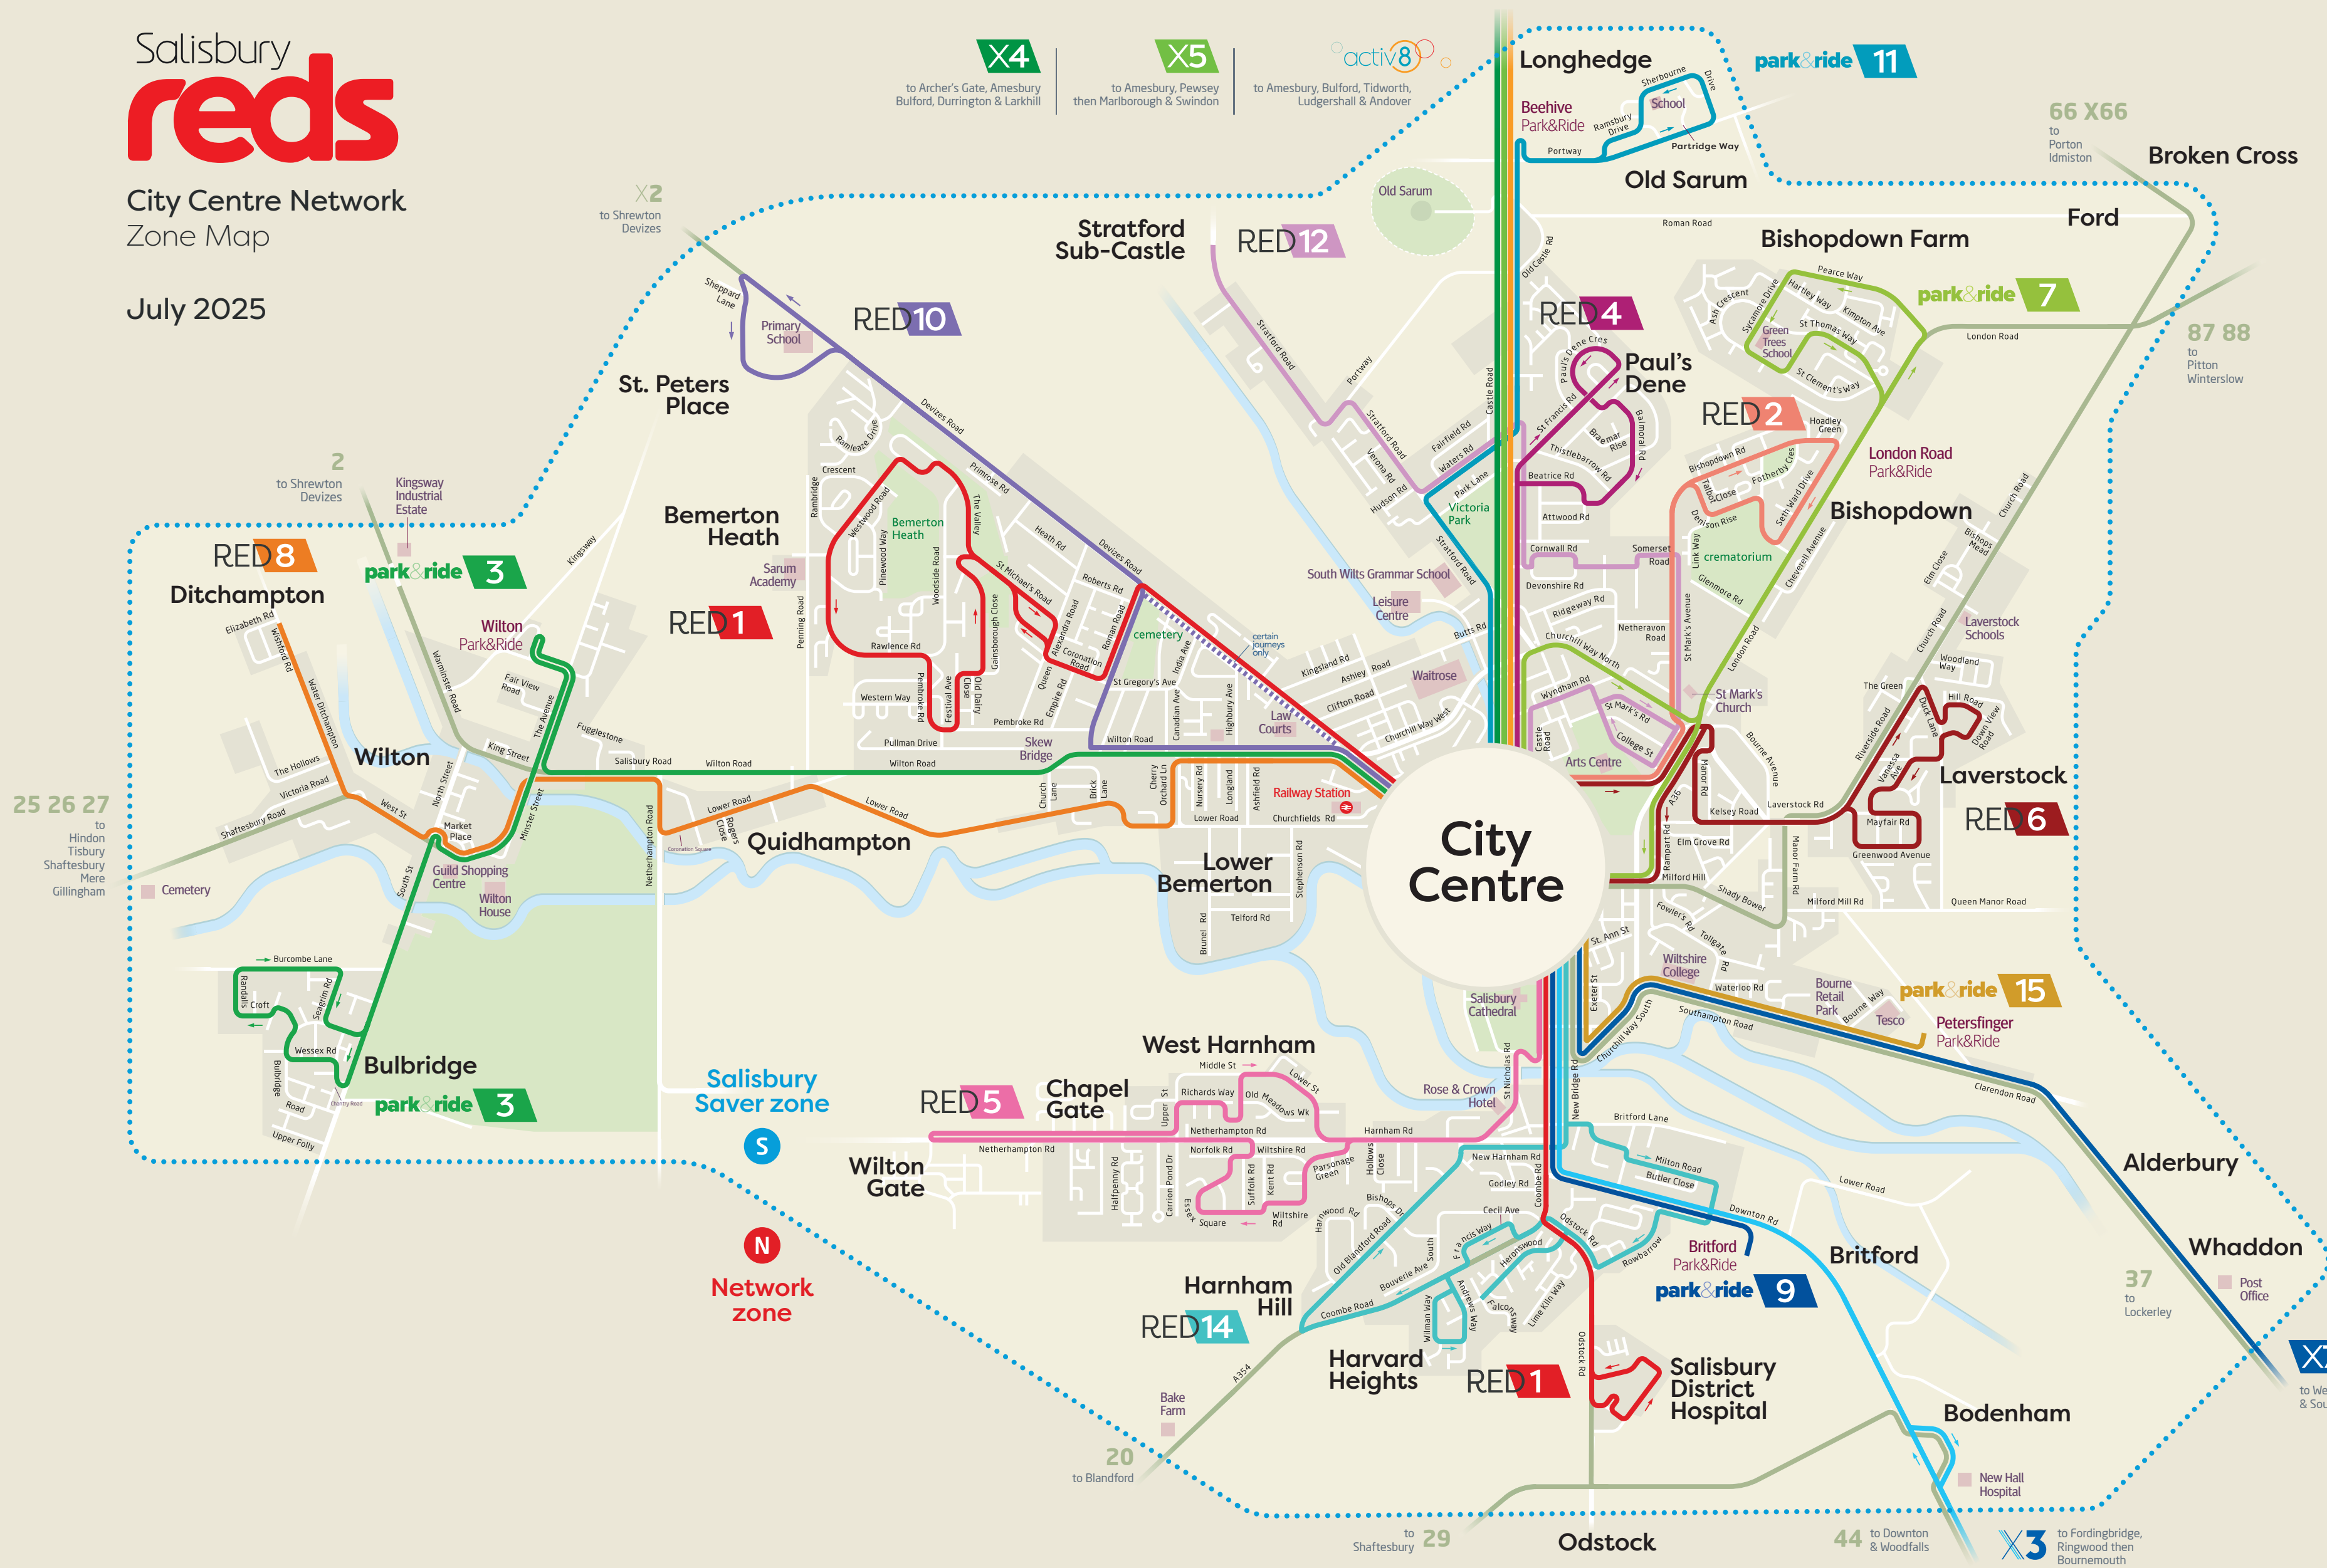

Salisbury reds

City Centre Network Zone Map

July 2025

25 26 27
to Hindon
Tisbury
Shaftesbury
Mere
Gillingham

2
to Shrewton
Devizes

X4
to Archer's Gate, Amesbury
Bulford, Durrington & Larkhill

X5
to Amesbury, Pewsey
then Marlborough & Swindon

activ8
to Amesbury, Bulford, Tidworth,
Ludgershall & Andover

66 X66
to Porton
Idmiston

87 88
to Pitton
Winterslow

X7 X7R
to Wellow or Romsey
& Southampton

X3
to Fordingbridge,
Ringwood then
Bournemouth

37
to Lockerley

44
to Downton
& Woodfalls

29
to Shaftesbury

20
to Blandford