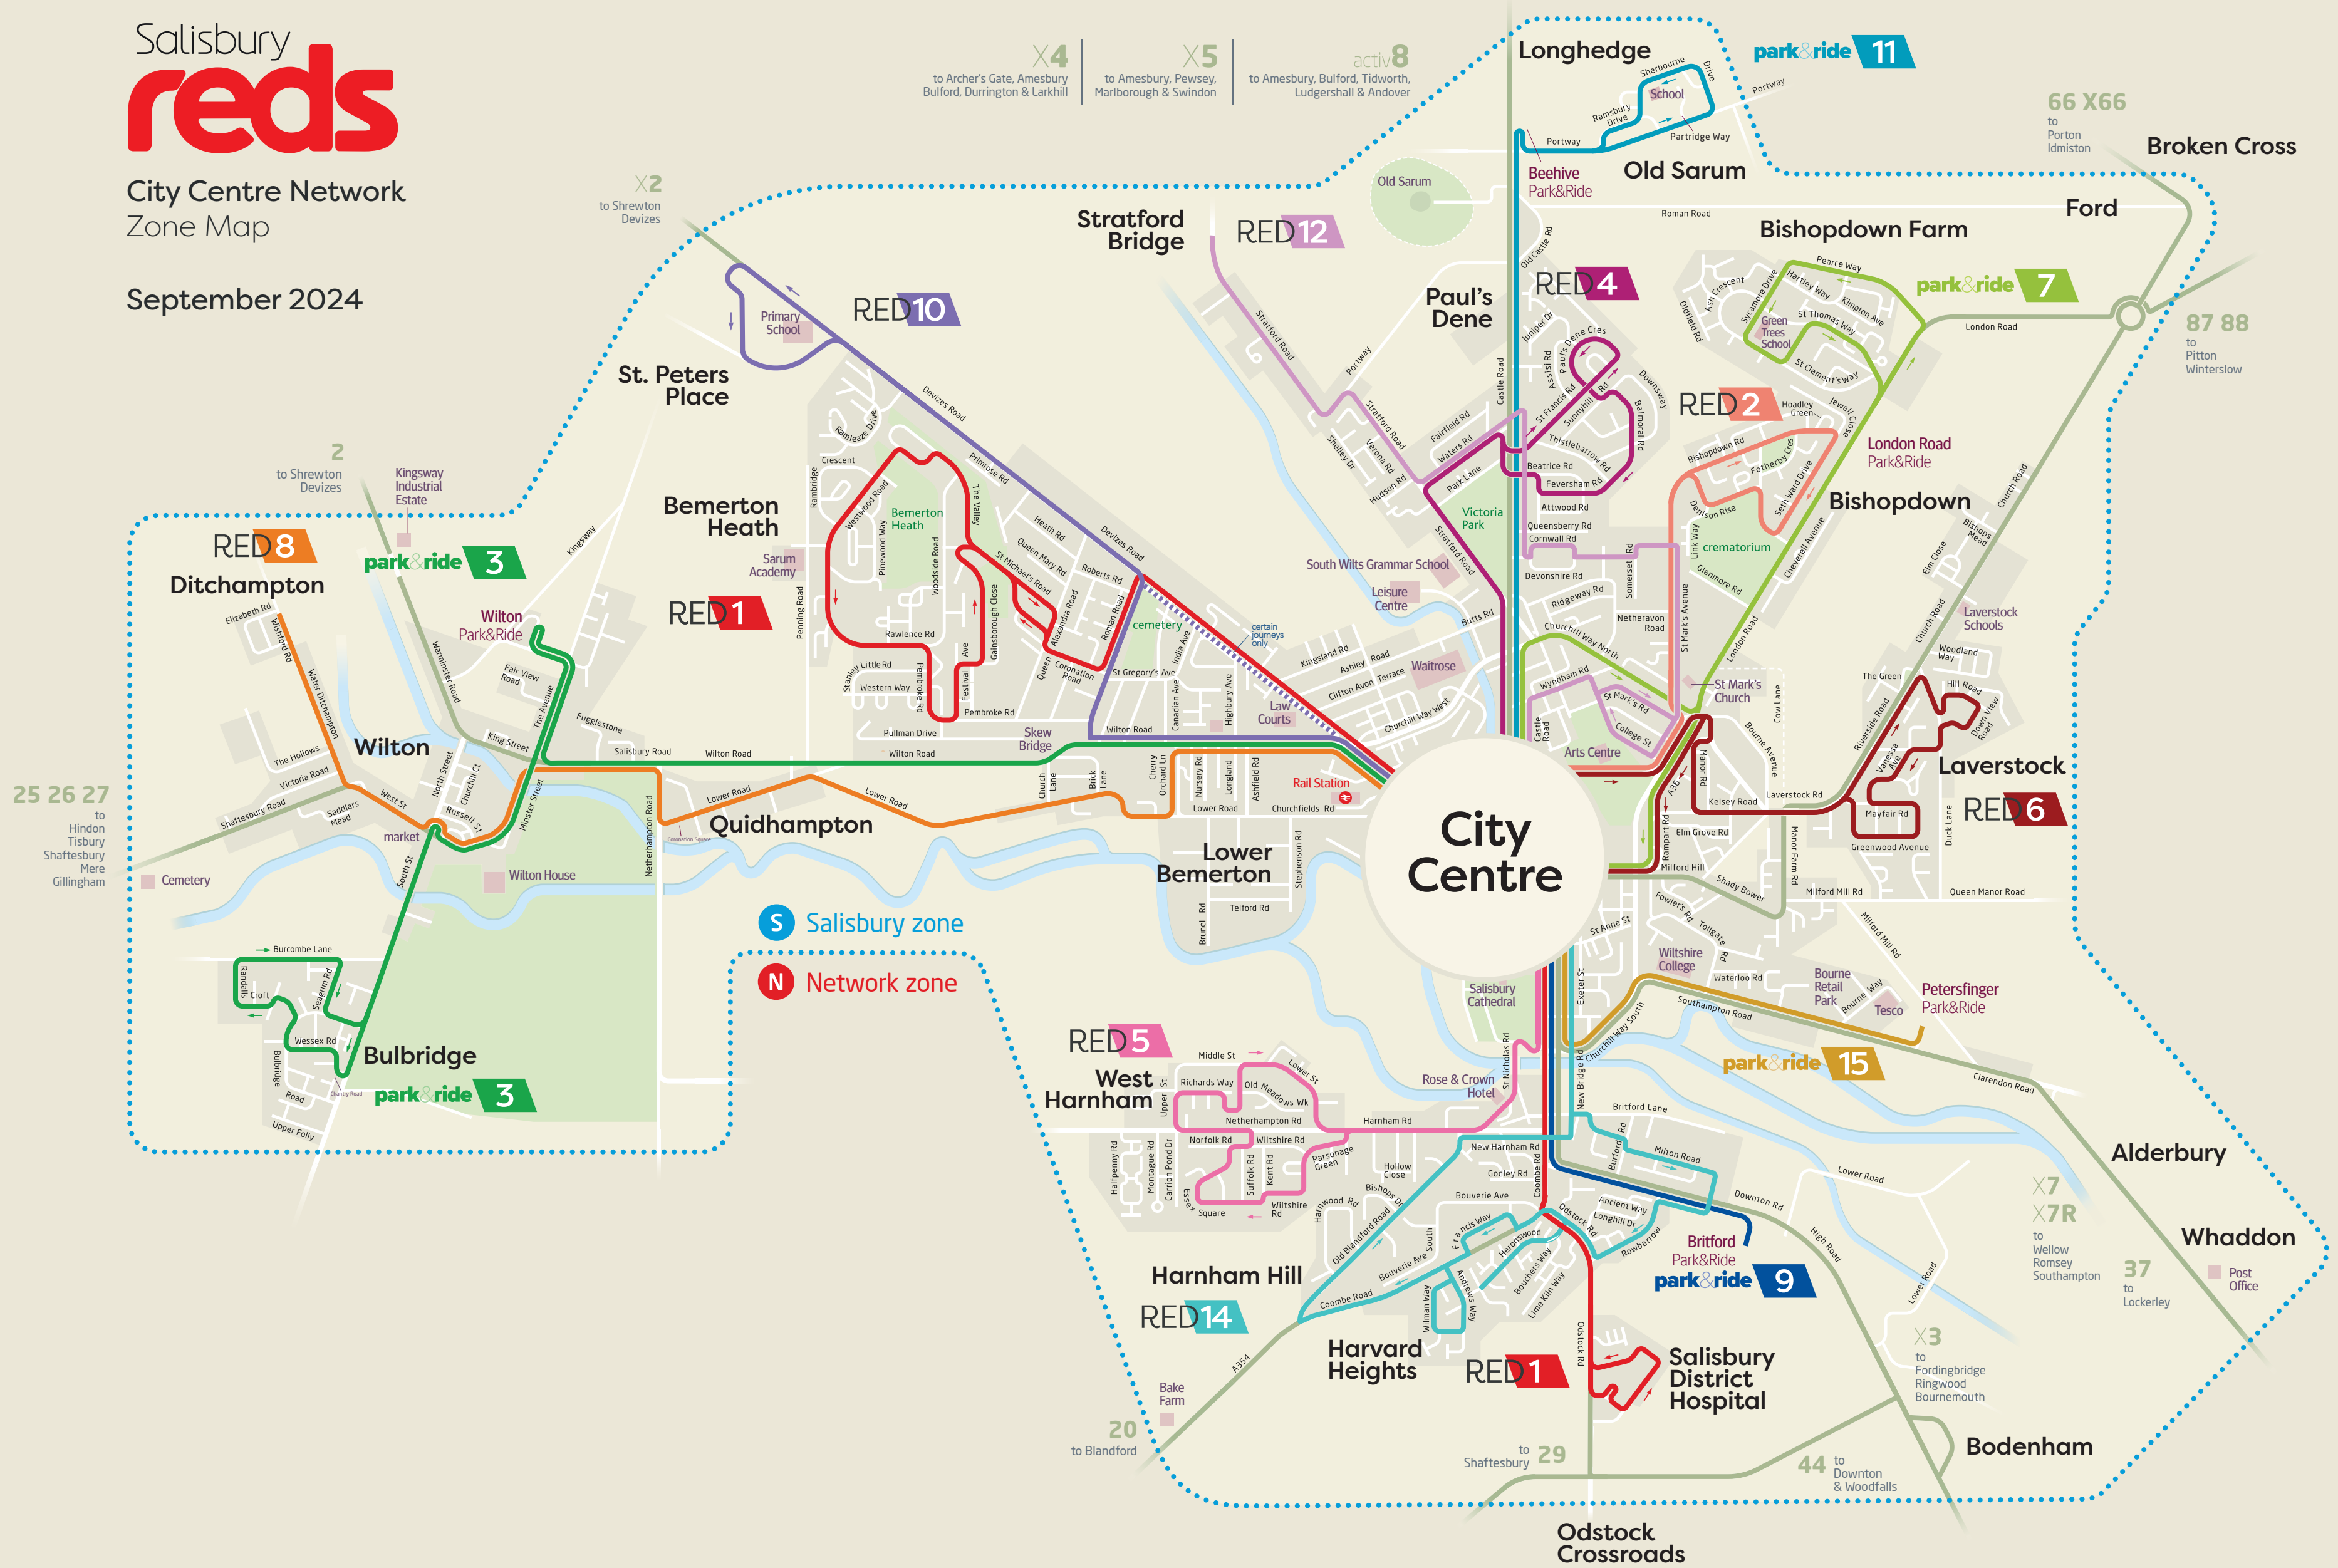

Salisbury reds

City Centre Network
Zone Map

September 2024

X4 to Archer's Gate, Amesbury, Buford, Durrington & Larkhill
 X5 to Amesbury, Pewsey, Marlborough & Swindon
 activ8 to Amesbury, Bulford, Tidworth, Ludgershall & Andover

S Salisbury zone
 N Network zone

City Centre

25 26 27 to Hindon, Tisbury, Shaftesbury, Mere, Gillingham

66 X66 to Porton, Idmiston

87 88 to Pitton, Winterslow

X7 X7R to Wellow, Romsey, Southampton

37 to Lockerley

X3 to Fordingbridge, Ringwood, Bournemouth

44 to Downton & Woodfalls

20 to Blandford

29 to Shaftesbury