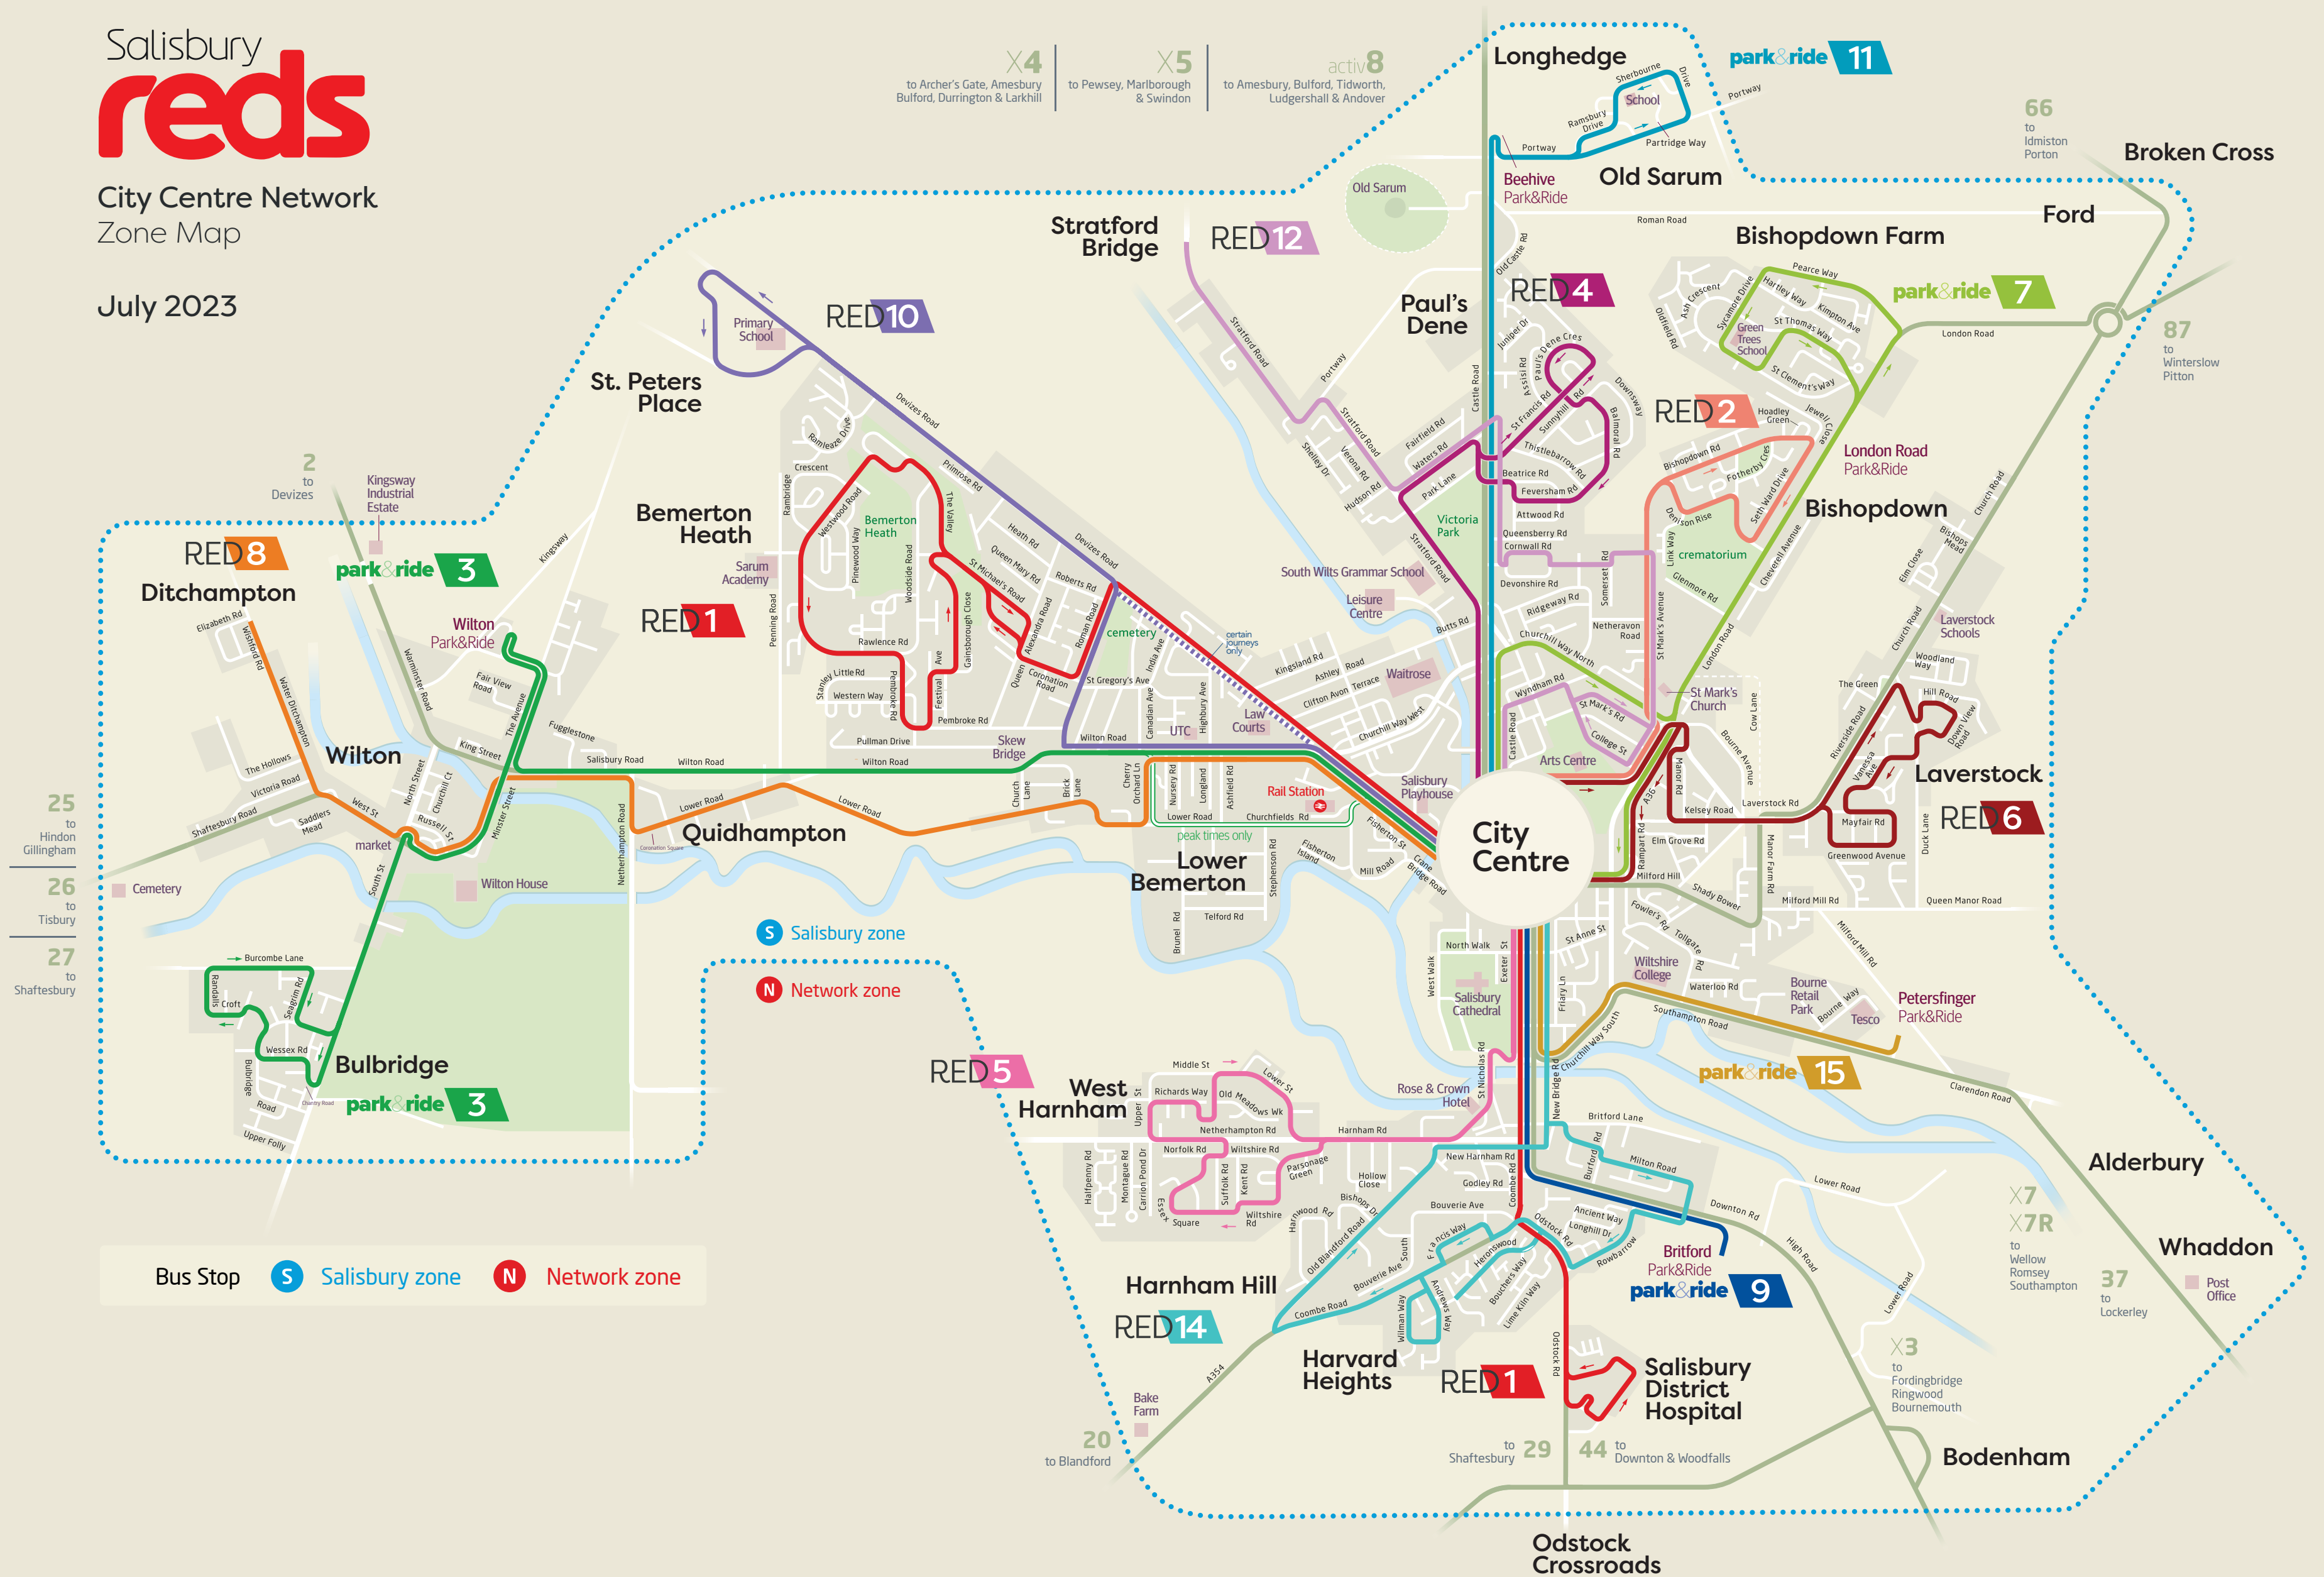

Salisbury reds

City Centre Network
Zone Map

July 2023

X4 to Archer's Gate, Amesbury, Bulford, Durrington & Larkhill
X5 to Pewsey, Marlborough & Swindon
activ8 to Amesbury, Bulford, Tidworth, Ludgershall & Andover

Bus Stop **S** Salisbury zone **N** Network zone

25 to Hindon Gillingham
26 to Tisbury
27 to Shaftesbury

66 to Idmiston Porton

87 to Winterslow Pitton

37 to Lockerley

20 to Blandford

29 to Shaftesbury

44 to Downton & Woodfalls

X3 to Fordingbridge Ringwood Bournemouth