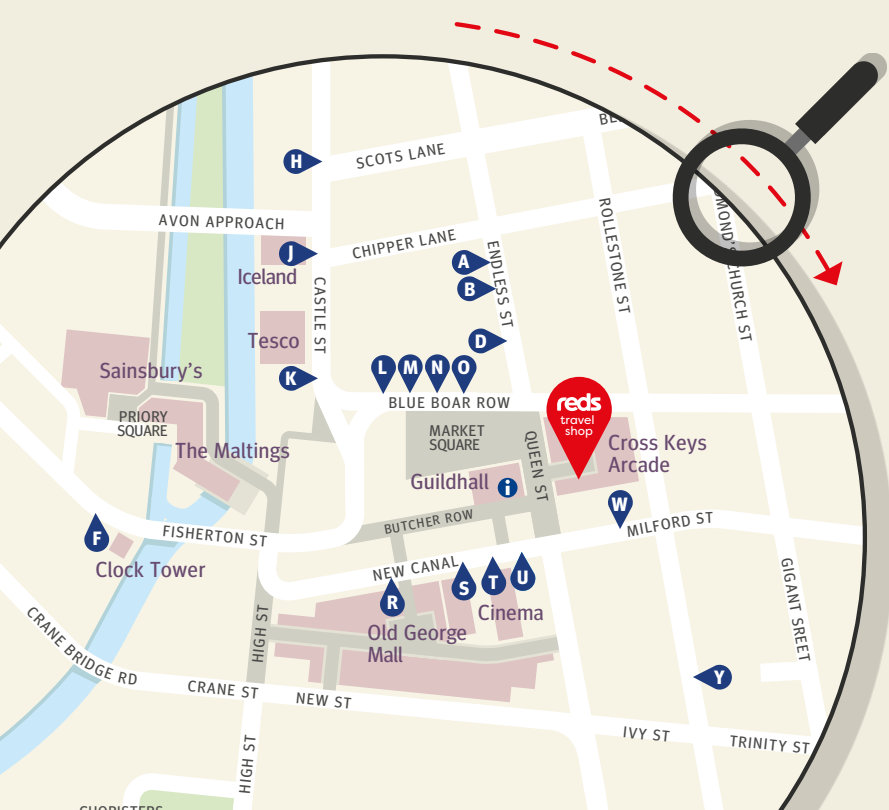

# where to get on & off in Salisbury City Centre

| route       | to   | stop | route               | to                                    | stop |
|-------------|--|------|---------------------|---------------------------------------|------|
| RED 1       | Bemerton Heath and Rail Station                | T F  | park&ride 11        | Beehive Park&Ride and Old Sarum       | K H  |
| RED 1       | District Hospital                              | O Y  | park&ride 15        | Petersfinger Park&Ride                | W Y  |
| RED 2       | Bishopdown                                     | A    | X3                  | Fordingbridge and Bournemouth         | M Y  |
| RED 3       | Bulbridge and Rail Station                     | S F  | 4                   | Larkhill, Bulford and Amesbury        | N H  |
| RED 4       | Paul's Dene                                    | J H  | 5                   | Pewsey, Marlborough and Swindon       | N H  |
| RED 5       | West Harnham                                   | B Y  | 7 7                 | Romsey or West Wellow and Southampton | B Y  |
| RED 6       | Laverstock                                     | D    | activ8              | Amesbury and Andover                  | N H  |
| RED 7       | Bishopdown Farm                                | L H  | 2                   | Devizes                               | R F  |
| RED 8       | Ditchampton and Rail Station                   | S F  | 20                  | Blandford                             | D Y  |
| RED 10      | Devizes Road, St Peters Place and Rail Station | R F  | 25 26 27            | Tisbury or Shaftesbury                | S F  |
| RED 11      | Old Sarum                                      | K H  | 29                  | Shaftesbury                           | M Y  |
| RED 12      | Stratford Bridge                               | K H  | 37                  | West Dean and Lockerley               | B    |
| RED 14      | Harnham Hill                                   | M Y  | 44                  | Downton and Woodfalls                 | M Y  |
| park&ride 3 | Wilton Park&Ride and Bulbridge                 | S F  | 66                  | Porton and Idmiston                   | D    |
| park&ride 7 | London Road Park&Ride and Bishopdown Farm      | L H  | 87 88               | Winterslow                            | D    |
| park&ride 9 | Britford Park&Ride                             | W Y  | THE STONEHENGE TOUR | Stonehenge Tour                       | U    |