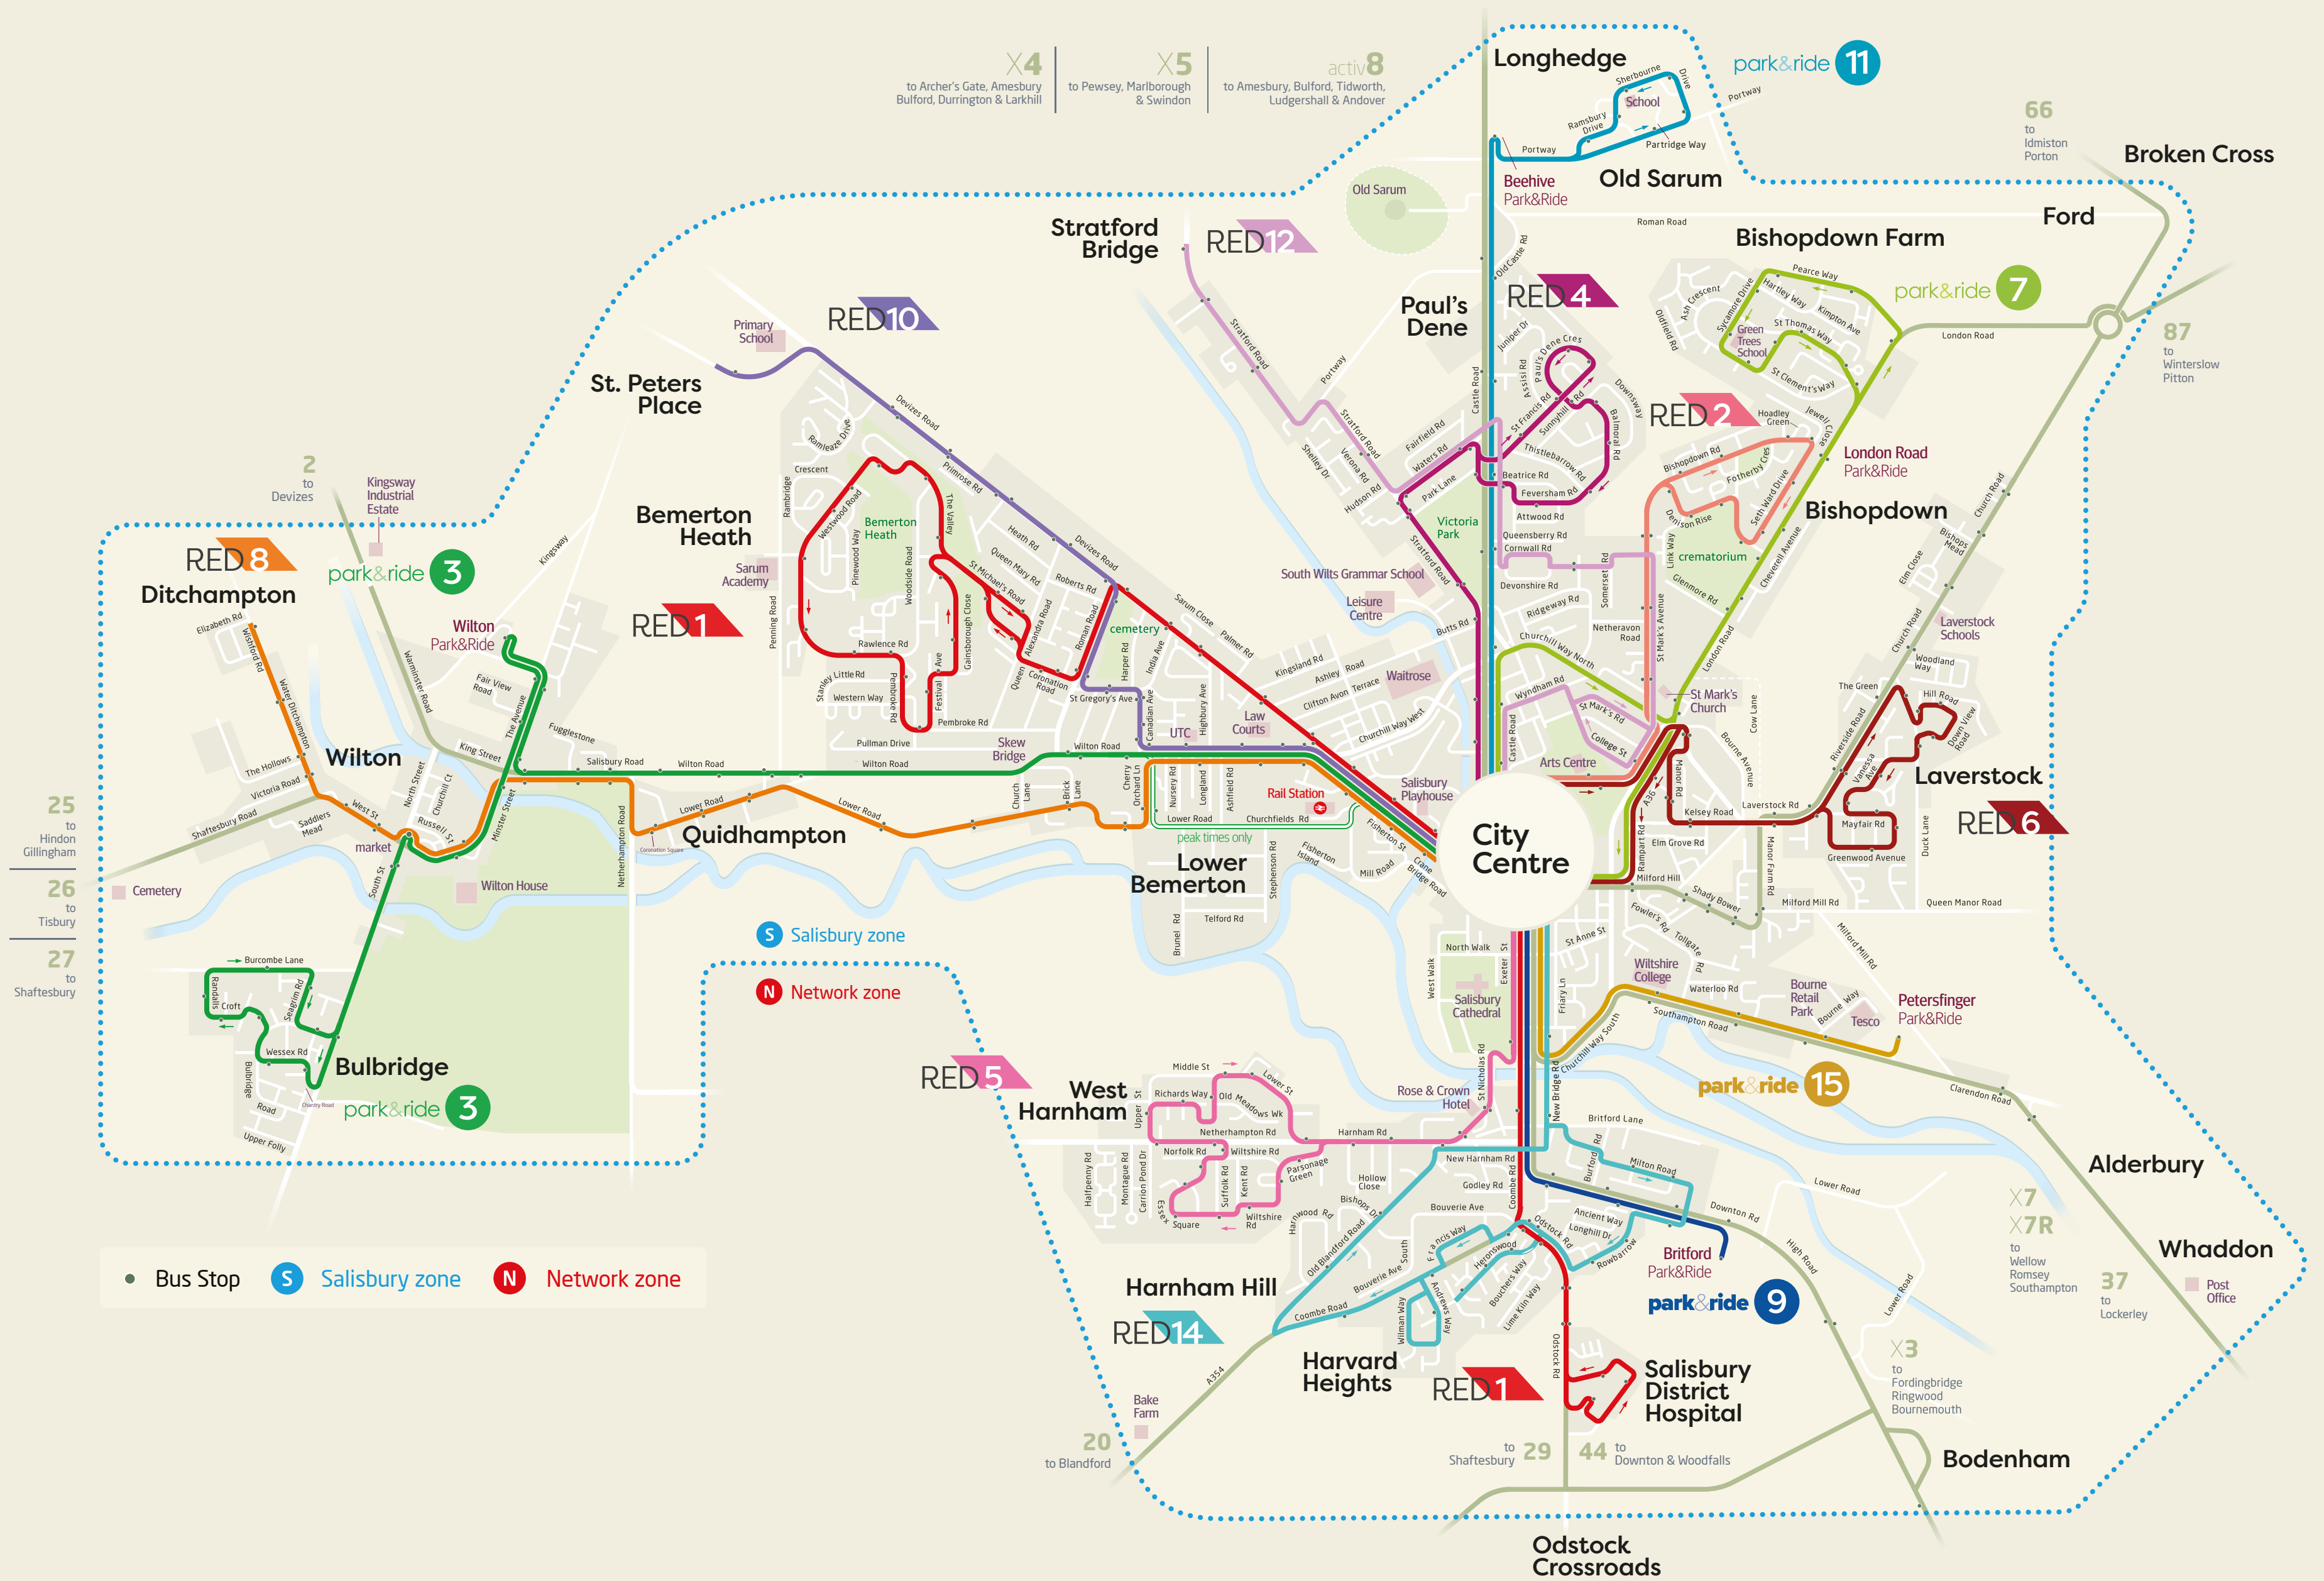

X4
to Archer's Gate, Amesbury
Buford, Durrington & Larkhill

X5
to Pewsey, Marlborough
& Swindon

activ8
to Amesbury, Buford, Tidworth,
Ludgershall & Andover

● Bus Stop S Salisbury zone N Network zone

25 to Hindon Gillingham
26 to Tisbury
27 to Shaftesbury

20 to Blandford

29 to Shaftesbury

44 to Downton & Woodfalls

37 to Lockerley

X7
X7R
to Wellow Romsey Southampton

X3
to Fordingbridge Ringwood Bournemouth

66 to Idmiston Porton

87 to Winterslow Pitton

37 to Lockerley